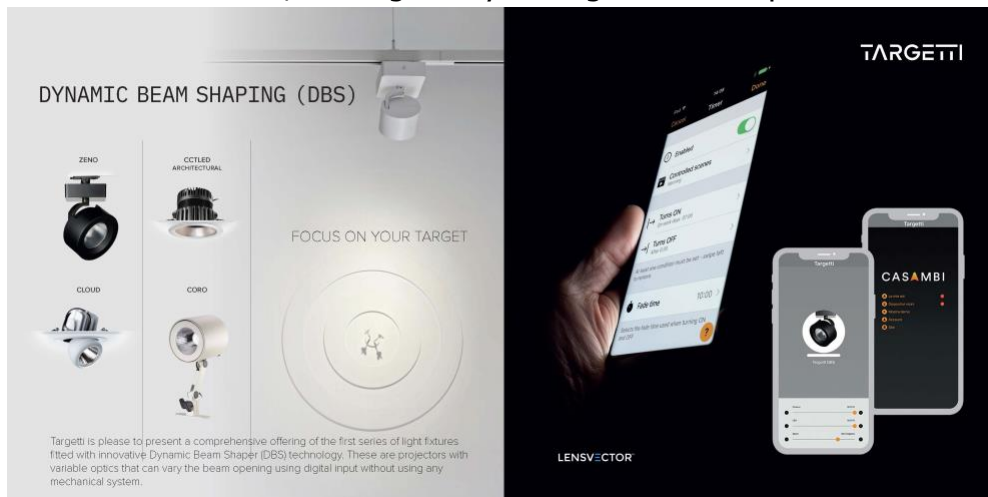

The latest product advancements to be showcased during LEDucation include the following:

CORO DBS / CLOUD DBS / CCTLED DBS / ZENO DBS - Targetti DBS enabled fixtures are fitted with an optical system that can dynamically vary the beam opening angle passing in a gradual manner from a more concentrated SPOT to a wider WIDE FLOOD, flowing fluidly through all the all points in between.

OZ – compact and innovative 48V Track Lighting System

MR. BO – a contemporary bollard with a technically advanced design that delivers four different beam options in one modern design.

ZEDGE BOLLARD - provide the ultimate in design flexibility and ease of installation. Available in three popular heights and three optical solutions in one product.

ZEDGE LINE – A compact linear LED luminaire with the versatility to be installed in both indoor and outdoor applications. Available in three color temperatures and a choice of power supplies.

DURALAMP PROFILES – Duralamp offers a full new line of linear profiles for their popular line of LED tape products from compact, slim, surface, adjustable, recessed, walk over, plaster in, decorative suspension profiles and a wall profile with double emission.

DURAFLEX ARCHITECTURAL - Energy efficient flexible LED light with a flat lens for continuous consistent color in applications

DECOLED Lamp - Duralamp is proud to offer a new Retro style lamp with a Mirror Bottom G95 to its popular DecoLED retro filament style LED lamp family.